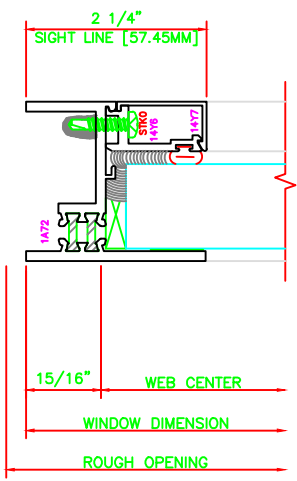

400	JAMB
	2701
	IMPACT SYSTEM

402	JAMB
	2701
	IMPACT SYSTEM

100	HEAD
	2701
	IMPACT SYSTEM

500	MTG. RAIL
	2701
	IMPACT SYSTEM

FRASE NOTE
 DRAFTSPERSON NOTE:
 IF YOU ARE USING THIS
 DETAIL FOR D.O.D. OR BLAST
 IN LIEU OF IMPACT, USE
 THE STANDARD P.O. CAM
 HANDLE SHOWN BELOW.

203	SILL
	2701
	IMPACT SYSTEM