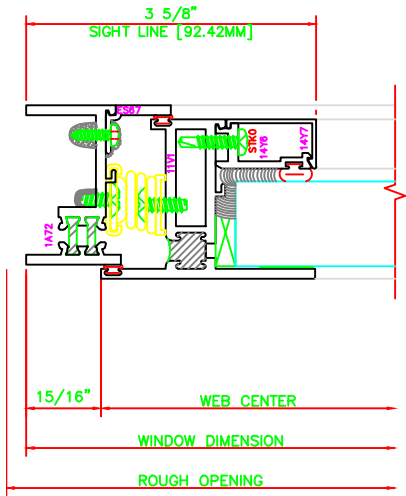

400	JAMB
	2701
	IMPACT SYSTEM

402	JAMB
	2701
	IMPACT SYSTEM

100	HEAD
	2701
	IMPACT SYSTEM

500	MTG. RAIL
	2701
	IMPACT SYSTEM

FRASE NOTE
 DRAFTSPERSON NOTE:
 IF YOU ARE USING THIS
 DETAIL FOR D.O.D. OR BLAST
 IN LIEU OF IMPACT, USE
 THE STANDARD P.O. CAM
 HANDLE SHOWN BELOW.

203	SILL
	2701
	IMPACT SYSTEM