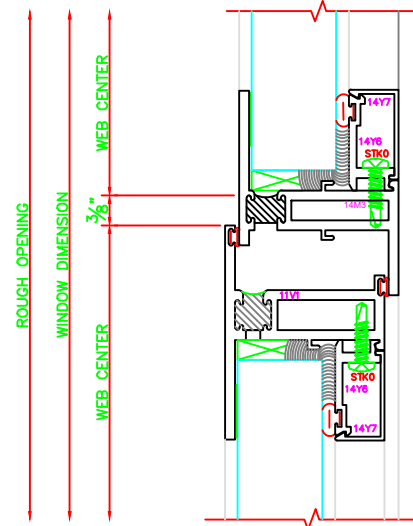

400	JAMB
	2701
	IMPACT SYSTEM

402	JAMB
	2701
	IMPACT SYSTEM

100	HEAD
	2701
	IMPACT SYSTEM

500	MTG. RAIL
	2701
	IMPACT SYSTEM

FRASE NOTE
 DRAFTSPERSON NOTE:
 IF YOU ARE USING THIS
 DETAIL FOR D.O.D. OR BLAST
 IN LIEU OF IMPACT, USE
 THE STANDARD P.O. CAM
 HANDLE SHOWN BELOW.

203	SILL
	2701
	IMPACT SYSTEM