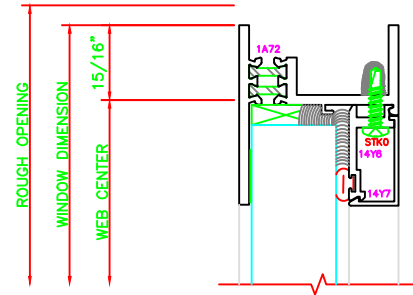

400	JAMB
	2701
	IMPACT SYSTEM

402	JAMB
	2701
	IMPACT SYSTEM

100	HEAD
	2701
	IMPACT SYSTEM

500	MTG. RAIL
	2701
	IMPACT SYSTEM

FRASE NOTE
 DRAFTSPERSON NOTE:
 IF YOU ARE USING THIS
 DETAIL FOR D.O.D. OR BLAST
 IN LIEU OF IMPACT, USE
 THE STANDARD P.O. CAM
 HANDLE SHOWN BELOW.

203	SILL
	2701
	IMPACT SYSTEM