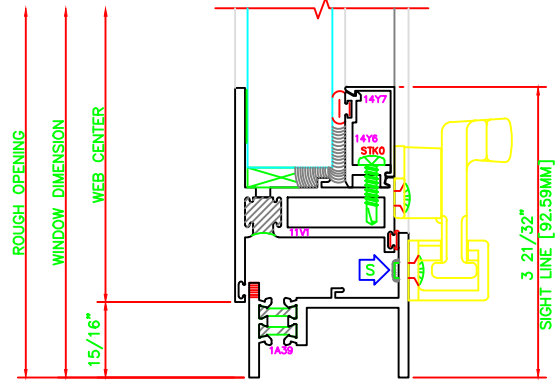

400	JAMB
	2701
	IMPACT SYSTEM

402	JAMB
	2701
	IMPACT SYSTEM

100	HEAD
	2701
	IMPACT SYSTEM

500	MTG. RAIL
	2701
	IMPACT SYSTEM

FRASE NOTE
 DRAFTSPERSON NOTE:
 IF YOU ARE USING THIS
 DETAIL FOR D.O.D. OR BLAST
 IN LIEU OF IMPACT, USE
 THE STANDARD P.O. CAM
 HANDLE SHOWN BELOW.

203	SILL
	2701
	IMPACT SYSTEM